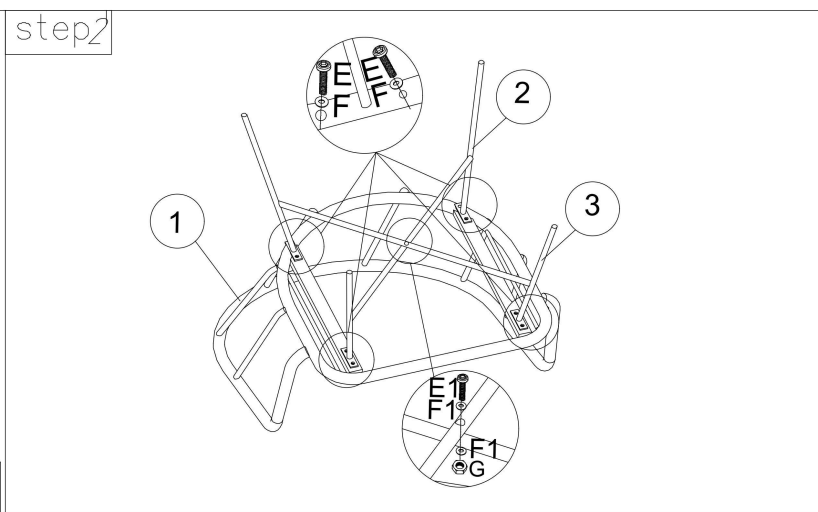

Assembly Instruction

Monteringsanvisning | Montageanleitungen

ProductNumber:1331-2039

Description:Viga Soffgrupp

@venturehomese
@venture.design

**Do not tighten screws until all
screws have been assembled!**

**Venture
home**

Assembly Instruction

Monteringsanvisning | Montageanleitungen

Artnr:	No.		Qty	Artnr:	No.		Qty
1999-5412	E	 M6*15	32	1999-5412	E1	 M4*25	3
1999-5412	F	 M6	36	1999-5412	F1	 M4	6
1999-5412	G	 M4	3	1999-5412	H	 S4-M6	1
1999-5412	I	 S4-M4	1	1999-5412	J	 M4	1
1999-5412	G1	 M6	4	1999-5412	J1	 M6	1

No.		Qty
1		1
2		1
3		1

Artnr:	No.		Qty
1999-5412	E	 M6*15	8
1999-5412	E1	 M4*25	1
1999-5412	F	 M6	8
1999-5412	F1	 M4	2
1999-5412	G	 M4	1
1999-5412	H	 S4-M6	1
1999-5412	I	 S4-M4	1
1999-5412	J	 M4	1

PLEASE KINDLY NOTE THAT AFTER ASSEMBLED, THEN TIGHTEN ALL THE SCREWS!
IF YOU FEEL IT'S HARD TO SCREW IN, PLEASE TAKE BACK A LITTLE , THEN TRY AGAIN!