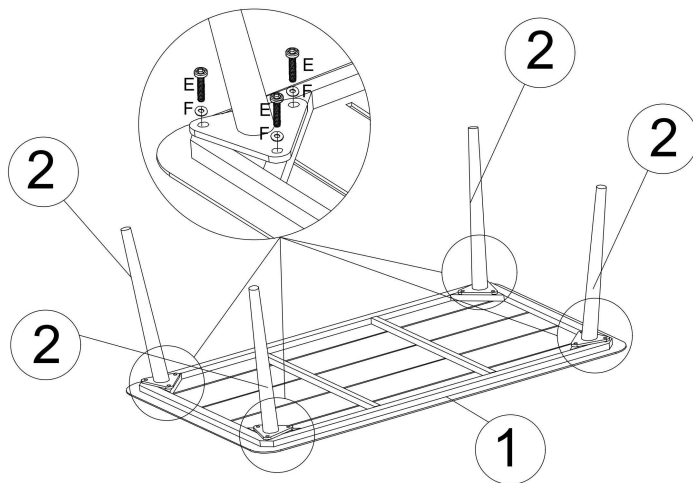

No.		Qty
1		1
2		4

Artnr:	No.		Qty
1999-8974	E	 M6*20	12
1999-8974	F	 M6	12
1999-8974	G	 S4-M6	1

step1

step2