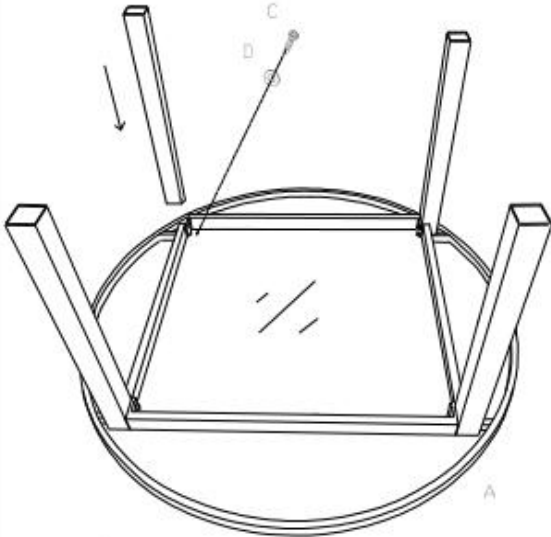

Assembly Instruction

MONTERINGSANVISNING | MONTAGEANLEITUNGEN

A
x1

B
x4

C
x8

D
x8

E
x1

step1

step2

step3

ProductNumber:9298-408
Description: Marbella Table ø 120

@Venturehomese
@Venture.Design

Do not tighten screws until all screws
have been assembled !

Venture
home