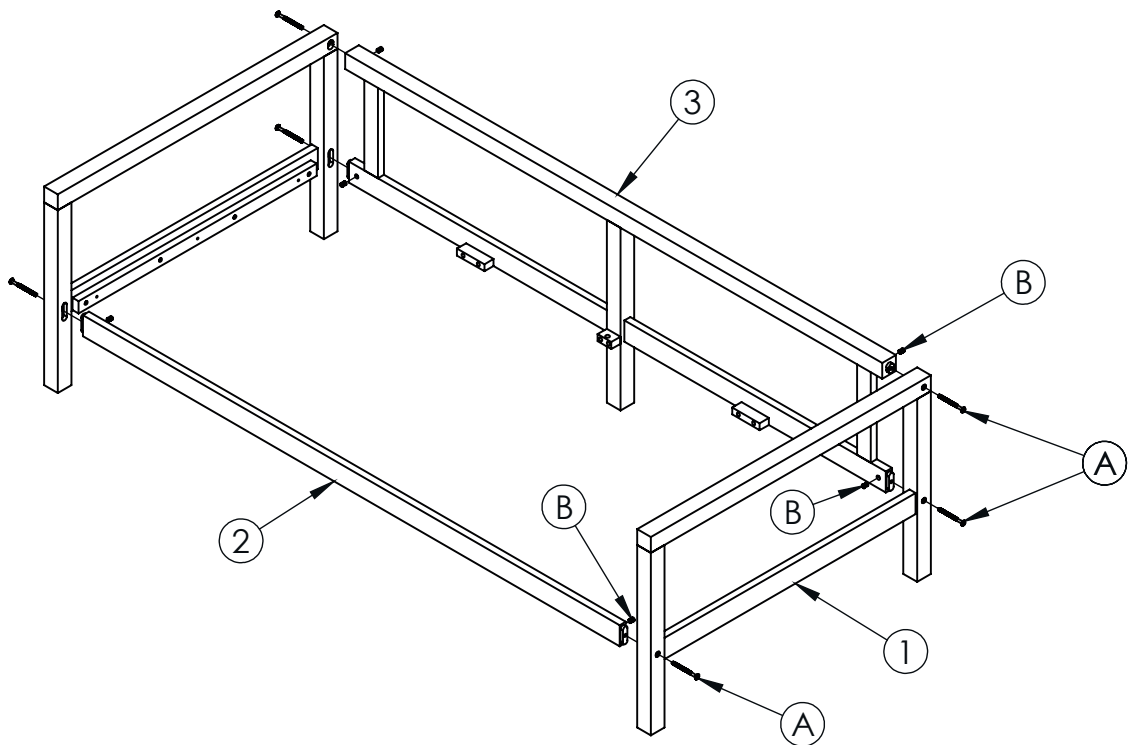

Assembly Instruction

Monteringsanvisning | Montageanleitungen

Article Number: 9595-075

Description: Marion Double Sofa Bench - Grey Fabric / Acacia

@venturehomese
@venture.design

**Do not tighten screws until all
screws have been assembled!**

**Venture
home**

No.		Qty.
1		2
2		1
3		1
4		1
5		1

NO

NO

NO

NO

No.		Qty.
A	 M6 x 80	6
B	 M6 x 13	6
C	 M6 x 40	6
D	 M4 x 60	1

Step 1: