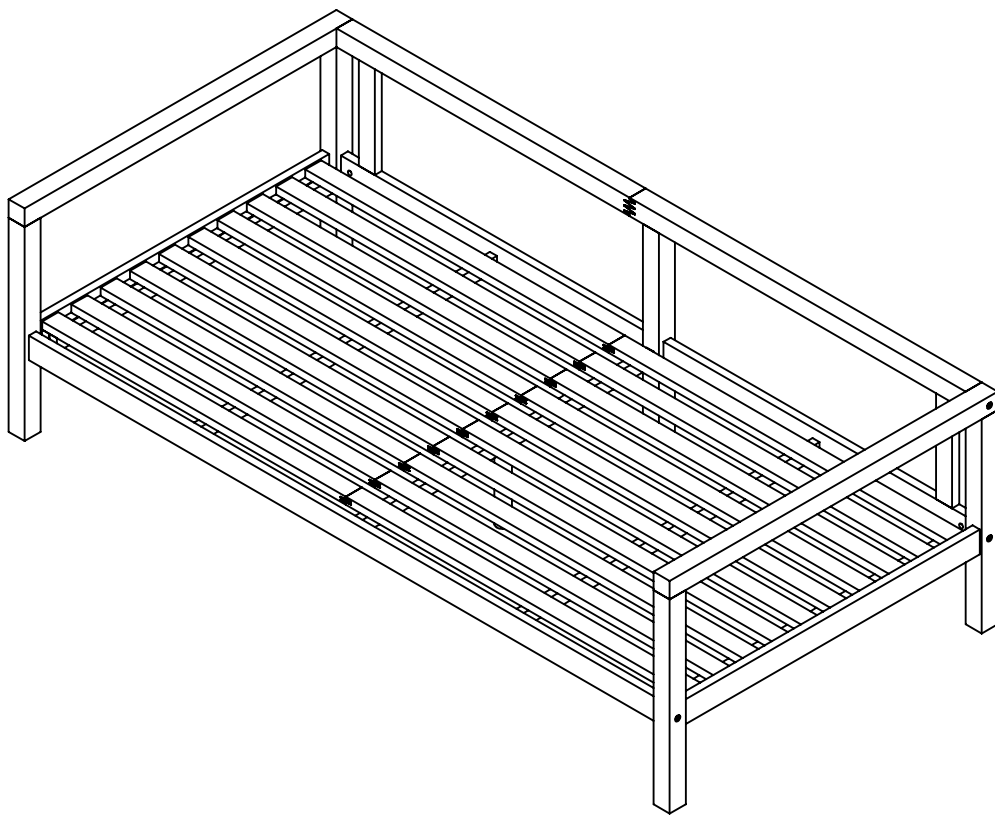

Assembly Instruction

Monteringsanvisning | Montageanleitungen

Article Number: 9595-075

Description: Marion Double Sofa Bench - Grey Fabric / Acacia

@venturehomese
@venture.design

**Do not tighten screws until all
screws have been assembled!**

**Venture
home**

No.		Qty.
1		2
2		1
3		1
4		1
5		1

NO

NO

NO

NO

No.		Qty.
A	 M6 x 80	6
B	 M6 x 13	6
C	 M6 x 40	6
D	 M4 x 60	1

Step 1: